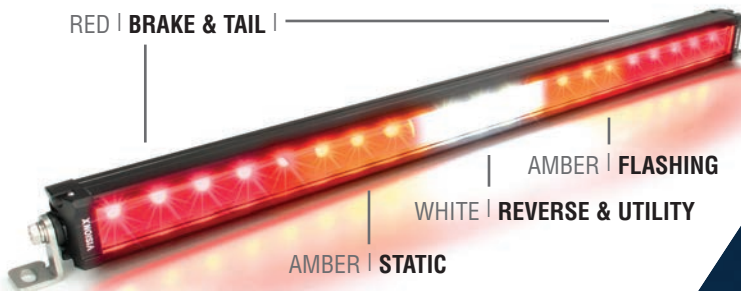

CHASER REAR LED SYSTEM

High output color LEDs in a sleek, 2" low profile housing with a bright flood beam pattern.

Available in 28" and 35" Models.