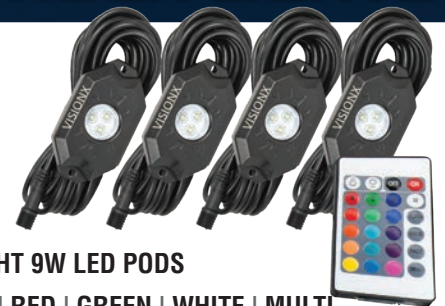

All Kits Come with Two Lights, Wiring Harness, Relay and Lighted Rocker Switch.

## CHASER REAR LED SYSTEM

High output color LEDs in a sleek, 2" low profile housing with a bright flood beam pattern.

Available in 28" and 35" Models.

RED | BRAKE & TAIL |

AMBER | FLASHING

WHITE | REVERSE & UTILITY

AMBER | STATIC

28" | XPL-CBSR28  
2928101

35" | XPL-CBSR35  
2935101

## XP ROCK LIGHTS

**ULTRA BRIGHT 9W LED PODS**

AMBER | BLUE | RED | GREEN | WHITE | MULTI\*

Available in 4 Light (36W) Kits and 6 Light (54W) Kits

\*Multi includes Remote Control Only

LIFETIME LIMITED WARRANTY