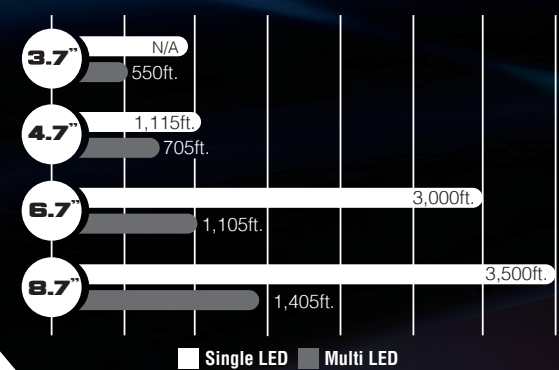

SINGLE-LED

SIZE	4.7"	6.7"	8.7"
LED (LUMINUS)	(1)40W	(1)70W	(1)100W
RAW LUMENS	3,000lm	4,000lm	6,200lm
EFF. LUMENS	2,100lm	2,800lm	4,340lm
WATTAGE	40W	70W	100W
AMP DRAW	3.33A	5.83A	8.3A

25 LIGHTS IN ONE

Each Light Cannon is 25 lights in one with the help of snap-on polycarbonate covers that can alter the beam pattern and change the color of the Cannon. Tackle any weather condition with the proper color cover or quickly change your spot cover to a flood cover for a wider beam when necessary.

**SINGLE LED FOR
FOCUSED
DISTANCE OUTPUT**

Single LED CG2 Light Cannons take lighting to uncharted territory with incomparable distances. The industry-leading Luminous Big Chip LED and Iris Reflector throws a violent blast of light that penetrates the night up to 3,500 feet. If you need superior distance from your lighting, this is the solution.

HEAT MANAGEMENT SYSTEM
Advanced circuitry and aluminum heat sink design ensures maximum light output during sustained periods of use.

BUILT FOR HARSH CONDITIONS
The IP-68 / 69K certified housing ensures a water tight seal even when completely submerged.

PERFORMANCE
LED LIGHT

LUMEN OUTPUT COMPARISON

DISTANCE OUTPUT COMPARISON

VISIONXLIGHTING.COM