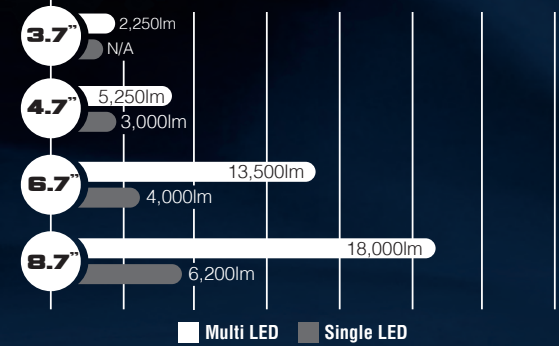

LUMEN OUTPUT COMPARISON